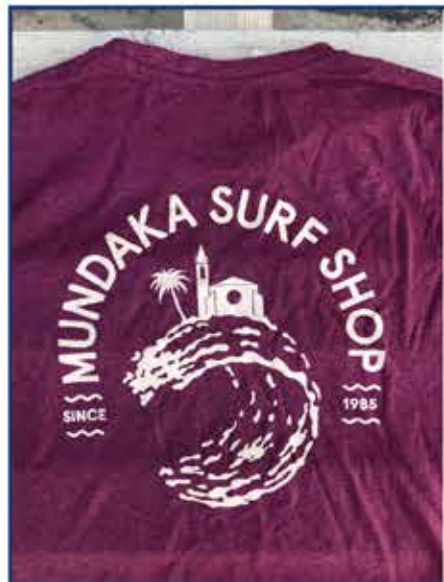

● BURDEOS JASP./
HEATHER BURGUNDY