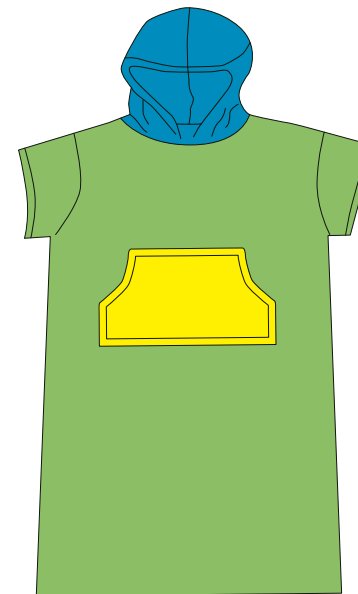

● ● ● VERDE LIMA/AMARILLO/AZUL
LIMA GREEN/YELLOW/BLUE