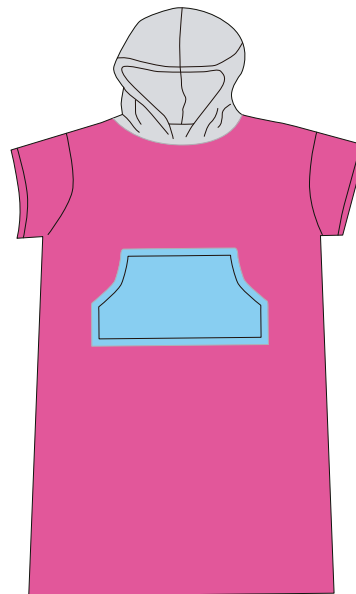

● ● ● ROSA/TURQUESA/GRIS CLARO
PINK/TORQUOISE/LIGHT GREY