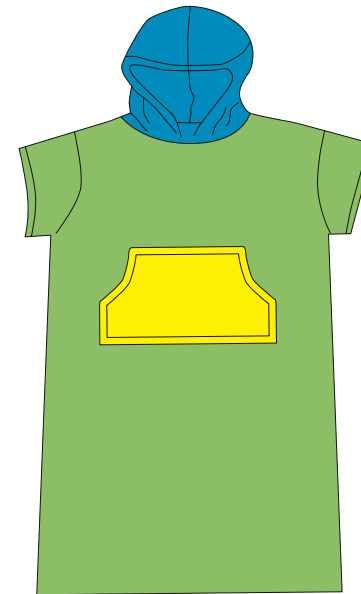

● ● ● VERDE LIMA/AMARILLO/AZUL
LIMA GREEN/YELLOW/BLUE