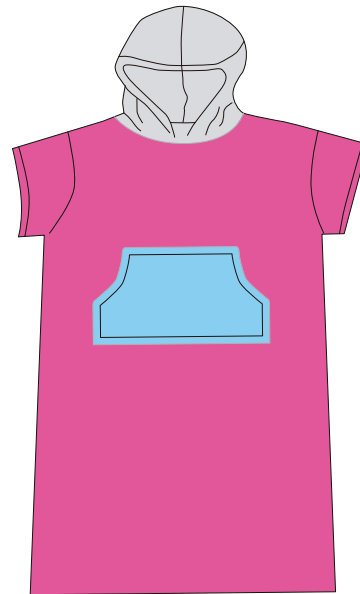

● ● ● ROSA/TURQUESA/GRIS CLARO
PINK/TORQUOISE/LIGHT GREY