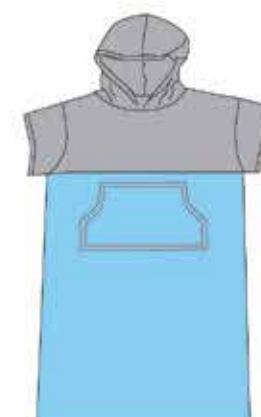

# PONCHOS-ADULTO

● ● NARANJA/MARINO  
ORANGE/NAVY

● ● GRIS OSCURO/AMARILLO  
DARK GREY/YELLOW

● ● GRIS OSCURO/AZULON  
DARK GREY/BLUE

● ● TURQUESA/ROSA  
TORQUOISE/PINK

● ● VERDE ARMY/NEGRO  
ARMY GREEN/BLACK